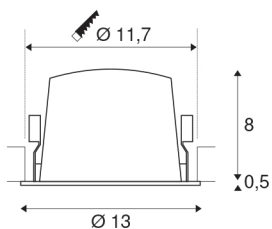

NUMINOS® DL L

Indoor LED recessed ceiling light white/chrome 3000K 20°

Design, technology and function in perfection: NUMINOS is the light system from SLV that combines everything. With different downlights and spotlights, you provide a thousand lighting design possibilities. Like with the NUMINOS® DL L recessed ceiling light, which impresses with its high-quality workmanship and light. Ideal for unobtrusive, modern and space-saving lighting that draws the focus to objects or the room. The recessed ceiling light convinces with a power consumption of 25.41 watts, luminous flux of 2200 lumens, colour temperature of 3000 Kelvin and a colour reproduction index of 90. Installation is then done in no time at all. When do you choose NUMINOS® from SLV?

TECHNICAL DATA

Item no.:	1003951
Number of different light outlets	1
Secondary power / secondary voltage	700mA
Height	8.5 cm
Diameter	13 cm
Installation diameter	11.7 cm
Installation depth	9 cm
Net weight	0.42 kg
Gross weight	0.449 kg
IP Code	IP 20 / IP 44
Safety class	III
Impact resistance class	IK02
Impact resistance	0,2 Joule
Assembly	Recessed
Assembly details	Ceiling
Wattage	25.41 W
Lumen	2200 lm
Colour temperature	3000 Kelvin
Beam angle	20 °
Color	white
CRI	90
UGR ≤	19