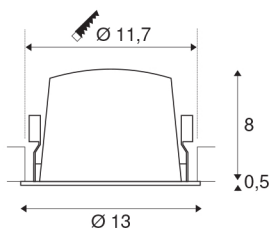

NUMINOS® DL L

Indoor LED recessed ceiling light white/black 3000K 40°

The NUMINOS light system from SLV perfectly combines function, design and technology. With a variety of downlights and spotlights, you can experience a thousand lighting design possibilities. Also with the NUMINOS® DL L recessed ceiling light, which convinces with the best workmanship and lighting quality. In this way, you can create unobtrusive, modern and space-saving lighting that draws the focus to objects or the room. The recessed ceiling light convinces with a power consumption of 25.41 watts, luminous flux of 2150 lumens, colour temperature of 3000 Kelvin and a colour reproduction index of 90. Installation is then done in no time at all. When do you choose NUMINOS® from SLV?

TECHNICAL DATA

Item no.:	1003952
Number of different light outlets	1
Secondary power / secondary voltage	700mA
Height	8.5 cm
Diameter	13 cm
Installation diameter	11.7 cm
Installation depth	9 cm
Net weight	0.465 kg
Gross weight	0.525 kg
IP Code	IP 20 / IP 44
Safety class	III
Impact resistance class	IK02
Impact resistance	0,2 Joule
Assembly	Recessed
Assembly details	Ceiling
Wattage	25.41 W
Lumen	2150 lm
Colour temperature	3000 Kelvin
Beam angle	40 °
Color	white
CRI	90
UGR ≤	22