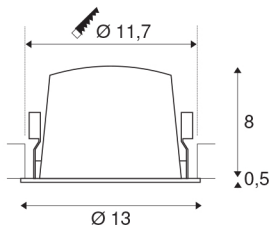

NUMINOS® DL L

Indoor LED recessed ceiling light white/white 3000K 40°

NUMINOS is the perfectly coordinated light system from SLV that combines function, design and technology. With a variety of downlights and spotlights, you can experience a thousand lighting design possibilities. Like with the NUMINOS® DL L recessed ceiling light, which impresses with its high-quality workmanship and light. Ideal for discreet, modern and space-saving lighting that directs the accent to objects or the room. The recessed ceiling light convinces with a power consumption of 25.41 watts, luminous flux of 2300 lumens, colour temperature of 3000 Kelvin and a colour reproduction index of 90. Installation is then done in no time at all. When to choose NUMINOS from SLV – modular diversity awaits you.

TECHNICAL DATA

Item no.:	1003953
Number of different light outlets	1
Secondary power / secondary voltage	700mA
Height	8.5 cm
Diameter	13 cm
Installation diameter	11.7 cm
Installation depth	9 cm
Net weight	0.465 kg
Gross weight	0.525 kg
IP Code	IP 20 / IP 44
Safety class	III
Impact resistance class	IK02
Impact resistance	0,2 Joule
Assembly	Recessed
Assembly details	Ceiling
Wattage	25.41 W
Lumen	2300 lm
Colour temperature	3000 Kelvin
Beam angle	40 °
Color	white
CRI	90
UGR ≤	19