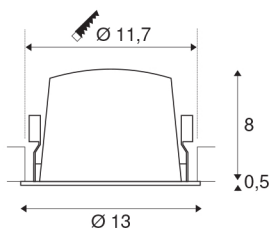

NUMINOS® DL L

Indoor LED recessed ceiling light white/chrome 3000K 40°

The NUMINOS light system from SLV combines technology, design and functionality like no other. With different downlights and spotlights, you can experience a thousand lighting design possibilities. Like with the NUMINOS® DL L recessed ceiling light, which impresses with its high-quality workmanship and light. Ideal for unobtrusive, modern and space-saving lighting that draws the focus to objects or the room. The recessed ceiling light convinces with a power consumption of 25.41 watts, luminous flux of 2200 lumens, colour temperature of 3000 Kelvin and a colour reproduction index of 90. This means that easy installation is a mere formality. When do you choose NUMINOS ® from SLV?

TECHNICAL DATA

Item no.:	1003954
Number of different light outlets	1
Secondary power / secondary voltage	700mA
Height	8.5 cm
Diameter	13 cm
Installation diameter	11.7 cm
Installation depth	9 cm
Net weight	0.465 kg
Gross weight	0.525 kg
IP Code	IP 20 / IP 44
Safety class	III
Impact resistance class	IK02
Impact resistance	0,2 Joule
Assembly	Recessed
Assembly details	Ceiling
Wattage	25.41 W
Lumen	2200 lm
Colour temperature	3000 Kelvin
Beam angle	40 °
Color	white
CRI	90
UGR ≤	19