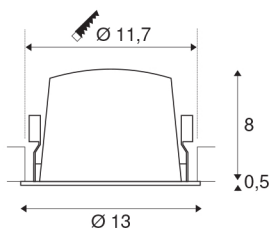

NUMINOS® DL L

Indoor LED recessed ceiling light white/black 3000K 55°

The NUMINOS light system from SLV combines technology, design and functionality like no other. The diverse downlights and spotlights make a thousand lighting design options possible. Also with the NUMINOS® DL L recessed ceiling light, which convinces with the best workmanship and lighting quality. In this way, you can create discreet, modern and space-saving lighting that draws the focus to objects or the room. The recessed ceiling light convinces with a power consumption of 25.41 watts, luminous flux of 2150 lumens, colour temperature of 3000 Kelvin and a colour reproduction index of 90. Installation is then done in no time at all. When to choose NUMINOS from SLV – modular diversity awaits you.

TECHNICAL DATA

Item no.:	1003955
Number of different light outlets	1
Secondary power / secondary voltage	700mA
Height	8.5 cm
Diameter	13 cm
Installation diameter	11.7 cm
Installation depth	9 cm
Net weight	0.465 kg
Gross weight	0.525 kg
IP Code	IP 20 / IP 44
Safety class	III
Impact resistance class	IK02
Impact resistance	0,2 Joule
Assembly	Recessed
Assembly details	Ceiling
Wattage	25.41 W
Lumen	2150 lm
Colour temperature	3000 Kelvin
Beam angle	55 °
Color	white
CRI	90
UGR ≤	25