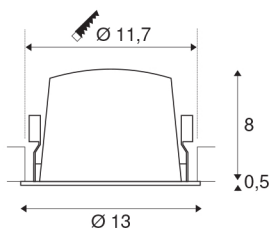

NUMINOS® DL L

Indoor LED recessed ceiling light black/black 4000K 20°

The NUMINOS light system from SLV combines technology, design and functionality like no other. With various downlights and spotlights, you can experience a thousand lighting design possibilities. This also includes NUMINOS® DL L, which impresses as a recessed ceiling light with the best workmanship and lighting quality. Ideal for unobtrusive, modern and space-saving lighting that draws the focus to objects or the room. The recessed ceiling light has a power consumption of 25.41 watts, a luminous flux of 2350 lumens, a colour temperature of 4000 Kelvin and a good colour reproduction index of over 90. Installation is then done in no time at all. When to choose NUMINOS from SLV – modular diversity awaits you.

TECHNICAL DATA

Item no.:	1003961
Number of different light outlets	1
Secondary power / secondary voltage	700mA
Height	8.5 cm
Diameter	13 cm
Installation diameter	11.7 cm
Installation depth	9 cm
Net weight	0.465 kg
Gross weight	0.525 kg
IP Code	IP 20 / IP 44
Safety class	III
Impact resistance class	IK02
Impact resistance	0,2 Joule
Assembly	Recessed
Assembly details	Ceiling
Wattage	25.41 W
Lumen	2350 lm
Colour temperature	4000 Kelvin
Beam angle	20 °
Color	black
CRI	90
UGR ≤	22