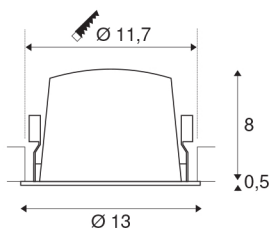

## NUMINOS® DL L

Indoor LED recessed ceiling light black/white 4000K 20°

The NUMINOS light system from SLV combines technology, design and functionality like no other. With different downlights and spotlights, you can experience a thousand lighting design possibilities. This also includes NUMINOS® DL L, which impresses as a recessed ceiling light with the best workmanship and lighting quality. Ideal for discreet, modern and space-saving lighting that draws the focus to objects or the room. The recessed ceiling light has a power consumption of 25.41 watts, a luminous flux of 2450 lumens, a colour temperature of 4000 Kelvin and a good colour reproduction index of over 90. Installation is then done in no time at all. When to choose NUMINOS from SLV – modular diversity awaits you.

## TECHNICAL DATA

Item no.:	1003962
Number of different light outlets	1
Secondary power / secondary voltage	700mA
Height	8.5 cm
Diameter	13 cm
Installation diameter	11.7 cm
Installation depth	9 cm
Net weight	0.42 kg
Gross weight	0.449 kg
IP Code	IP 20 / IP 44
Safety class	III
Impact resistance class	IK02
Impact resistance	0,2 Joule
Assembly	Recessed
Assembly details	Ceiling
Wattage	25.41 W
Lumen	2450 lm
Colour temperature	4000 Kelvin
Beam angle	20 °
Color	black
CRI	90
UGR ≤	19