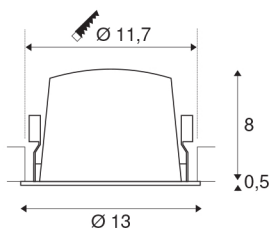

NUMINOS® DL L

Indoor LED recessed ceiling light black/chrome 4000K 20°

The NUMINOS light system from SLV combines technology, design and functionality like no other. This way, you can experience a thousand lighting design possibilities with different downlights and spotlights. Also with the NUMINOS® DL L recessed ceiling light, which convinces with the best workmanship and lighting quality. In this way, you can create unobtrusive, modern and space-saving lighting that draws the focus to objects or the room. The recessed ceiling light convinces with a power consumption of 25.41 watts, luminous flux of 2350 lumens, colour temperature of 4000 Kelvin and a colour reproduction index of 90. Installation is then done in no time at all. When do you choose NUMINOS® from SLV?

TECHNICAL DATA

Item no.:	1003963
Number of different light outlets	1
Secondary power / secondary voltage	700mA
Height	8.5 cm
Diameter	13 cm
Installation diameter	11.7 cm
Installation depth	9 cm
Net weight	0.42 kg
Gross weight	0.449 kg
IP Code	IP 20 / IP 44
Safety class	III
Impact resistance class	IK02
Impact resistance	0,2 Joule
Assembly	Recessed
Assembly details	Ceiling
Wattage	25.41 W
Lumen	2350 lm
Colour temperature	4000 Kelvin
Beam angle	20 °
Color	black
CRI	90
UGR ≤	19