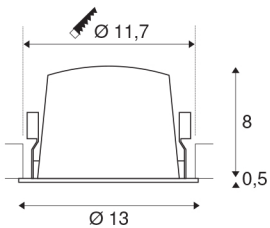

NUMINOS® DL L

Indoor LED recessed ceiling light black/black 4000K 40°

The NUMINOS light system from SLV combines technology, design and functionality like no other. This way, you can experience a thousand lighting design possibilities with different downlights and spotlights. Also with the NUMINOS® DL L recessed ceiling light, which convinces with the best workmanship and lighting quality. Ideal for discreet, modern and space-saving lighting that draws the focus to objects or the room. The recessed ceiling light has a power consumption of 25.41 watts, a luminous flux of 2350 lumens, a colour temperature of 4000 Kelvin and a high colour reproduction index of over 90. Installation is then done in no time at all. When to choose NUMINOS from SLV – modular diversity awaits you.

TECHNICAL DATA

Item no.:	1003964
Number of different light outlets	1
Secondary power / secondary voltage	700mA
Height	8.5 cm
Diameter	13 cm
Installation diameter	11.7 cm
Installation depth	9 cm
Net weight	0.465 kg
Gross weight	0.525 kg
IP Code	IP 20 / IP 44
Safety class	III
Impact resistance class	IK02
Impact resistance	0,2 Joule
Assembly	Recessed
Assembly details	Ceiling
Wattage	25.41 W
Lumen	2350 lm
Colour temperature	4000 Kelvin
Beam angle	40 °
Color	black
CRI	90
UGR ≤	22