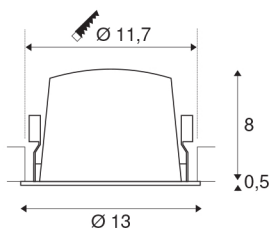

NUMINOS® DL L

Indoor LED recessed ceiling light black/white 4000K 40°

NUMINOS is the best possible coordinated light system from SLV that combines function, design and technology. This way, you can experience a thousand lighting design possibilities with different downlights and spotlights. Like with the NUMINOS® DL L recessed ceiling light, which impresses with its high-quality workmanship and light. Ideal for unobtrusive, modern and space-saving lighting that draws the focus to objects or the room. The recessed ceiling light has a power consumption of 25.41 watts, a luminous flux of 2450 lumens, a colour temperature of 4000 Kelvin and a good colour reproduction index of over 90. Installation is then done in no time at all. When will you choose SLV's modular variety?

TECHNICAL DATA

Item no.:	1003965
Number of different light outlets	1
Secondary power / secondary voltage	700mA
Height	8.5 cm
Diameter	13 cm
Installation diameter	11.7 cm
Installation depth	9 cm
Net weight	0.42 kg
Gross weight	0.449 kg
IP Code	IP 20 / IP 44
Safety class	III
Impact resistance class	IK02
Impact resistance	0,2 Joule
Assembly	Recessed
Assembly details	Ceiling
Wattage	25.41 W
Lumen	2450 lm
Colour temperature	4000 Kelvin
Beam angle	40 °
Color	black
CRI	90
UGR ≤	19