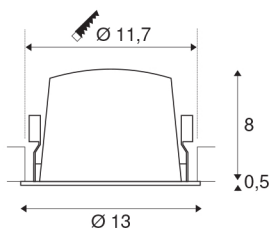

NUMINOS® DL L

Indoor LED recessed ceiling light black/chrome 4000K 40°

Design, technology and function in perfection: NUMINOS is the light system from SLV that combines everything. This way, you can experience a thousand lighting design possibilities with a variety of downlights and spotlights. Like with the NUMINOS® DL L recessed ceiling light, which impresses with its high-quality workmanship and light. Ideal for harmonious, modern and space-saving lighting that directs the accent to objects or the room. The recessed ceiling light can convince with a power consumption of 25.41 watts, luminous flux of 2350 lumens, colour temperature of 4000 Kelvin and a high colour reproduction index of over 90. Installation is then done in no time at all. When will you choose SLV's modular variety?

TECHNICAL DATA

Item no.:	1003966
Number of different light outlets	1
Secondary power / secondary voltage	700mA
Height	8.5 cm
Diameter	13 cm
Installation diameter	11.7 cm
Installation depth	9 cm
Net weight	0.42 kg
Gross weight	0.449 kg
IP Code	IP 20 / IP 44
Safety class	III
Impact resistance class	IK02
Impact resistance	0,2 Joule
Assembly	Recessed
Assembly details	Ceiling
Wattage	25.41 W
Lumen	2350 lm
Colour temperature	4000 Kelvin
Beam angle	40 °
Color	black
CRI	90
UGR ≤	19