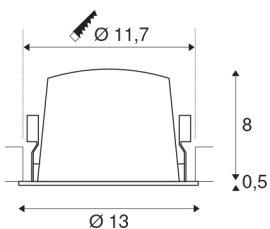

NUMINOS® DL L

Indoor LED recessed ceiling light black/white 4000K 55°

Design, technology and function in perfection: NUMINOS is the light system from SLV that combines everything. With a variety of downlights and spotlights, you provide a thousand lighting design options. Like with the NUMINOS® DL L recessed ceiling light, which impresses with its high-quality workmanship and light. Ideal for unobtrusive, modern and space-saving lighting that draws the focus to objects or the room. The recessed ceiling light has a power consumption of 25.41 watts, a luminous flux of 2450 lumens, a colour temperature of 4000 Kelvin and a good colour reproduction index of over 90. Installation is then done in no time at all. When do you choose NUMINOS® from SLV?

TECHNICAL DATA

Item no.:	1003968
Number of different light outlets	1
Secondary power / secondary voltage	700mA
Height	8.5 cm
Diameter	13 cm
Installation diameter	11.7 cm
Installation depth	9 cm
Net weight	0.465 kg
Gross weight	0.525 kg
IP Code	IP 20 / IP 44
Safety class	III
Impact resistance class	IK02
Impact resistance	0,2 Joule
Assembly	Recessed
Assembly details	Ceiling
Wattage	25.41 W
Lumen	2450 lm
Colour temperature	4000 Kelvin
Beam angle	55 °
Color	black
CRI	90
UGR ≤	22