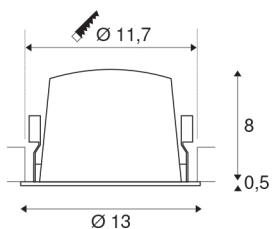

NUMINOS® DL L

Indoor LED recessed ceiling light black/chrome 4000K 55°

The NUMINOS light system from SLV skilfully combines function, design and technology. With different downlights and spotlights, you provide a thousand lighting design possibilities. Like with the NUMINOS® DL L recessed ceiling light, which impresses with its high-quality workmanship and light. Ideal for discreet, modern and space-saving lighting that draws the focus to objects or the room. The recessed ceiling light convinces with a power consumption of 25.41 watts, luminous flux of 2350 lumens, colour temperature of 4000 Kelvin and a colour reproduction index of 90. Installation is then done in no time at all. When will you choose SLV's modular variety?

TECHNICAL DATA

Item no.:	1003969
Number of different light outlets	1
Secondary power / secondary voltage	700mA
Height	8.5 cm
Diameter	13 cm
Installation diameter	11.7 cm
Installation depth	9 cm
Net weight	0.465 kg
Gross weight	0.525 kg
IP Code	IP 20 / IP 44
Safety class	III
Impact resistance class	IK02
Impact resistance	0,2 Joule
Assembly	Recessed
Assembly details	Ceiling
Wattage	25.41 W
Lumen	2350 lm
Colour temperature	4000 Kelvin
Beam angle	55 °
Color	black
CRI	90
UGR ≤	19