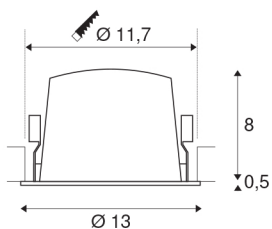

NUMINOS® DL L

Indoor LED recessed ceiling light white/black 4000K 20°

The NUMINOS light system from SLV combines technology, design and functionality like no other. This way, you can experience a thousand lighting design possibilities with different downlights and spotlights. This also includes NUMINOS® DL L, which impresses as a recessed ceiling light with the best workmanship and lighting quality. Ideal for unobtrusive, modern and space-saving lighting that draws the focus to objects or the room. The recessed ceiling light has a power consumption of 25.41 watts, a luminous flux of 2350 lumens, a colour temperature of 4000 Kelvin and a good colour reproduction index of over 90. Installation is then done in no time at all. When do you choose NUMINOS® from SLV?

TECHNICAL DATA

Item no.:	1003973
Number of different light outlets	1
Secondary power / secondary voltage	700mA
Height	8.5 cm
Diameter	13 cm
Installation diameter	11.7 cm
Installation depth	9 cm
Net weight	0.42 kg
Gross weight	0.449 kg
IP Code	IP 20 / IP 44
Safety class	III
Impact resistance class	IK02
Impact resistance	0,2 Joule
Assembly	Recessed
Assembly details	Ceiling
Wattage	25.41 W
Lumen	2350 lm
Colour temperature	4000 Kelvin
Beam angle	20 °
Color	white
CRI	90
UGR ≤	22