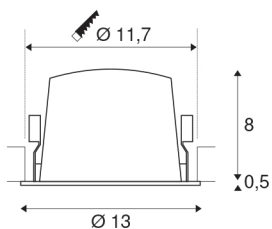

## NUMINOS® DL L

Indoor LED recessed ceiling light white/white 4000K 20°

Design, technology and function in perfection: NUMINOS is the light system from SLV that combines everything. With a variety of downlights and spotlights, you provide a thousand lighting design options. This also includes NUMINOS® DL L, which impresses as a recessed ceiling light with the best workmanship and lighting quality. In this way, you can create unobtrusive, modern and space-saving lighting that draws the focus to objects or the room. The recessed ceiling light can convince with a power consumption of 25.41 watts, luminous flux of 2450 lumens, colour temperature of 4000 Kelvin and a high colour reproduction index of over 90. Installation is then done in no time at all. When do you choose NUMINOS ® from SLV?

## TECHNICAL DATA

Item no.:	1003974
Number of different light outlets	1
Secondary power / secondary voltage	700mA
Height	8.5 cm
Diameter	13 cm
Installation diameter	11.7 cm
Installation depth	9 cm
Net weight	0.465 kg
Gross weight	0.525 kg
IP Code	IP 20 / IP 44
Safety class	III
Impact resistance class	IK02
Impact resistance	0,2 Joule
Assembly	Recessed
Assembly details	Ceiling
Wattage	25.41 W
Lumen	2450 lm
Colour temperature	4000 Kelvin
Beam angle	20 °
Color	white
CRI	90
UGR ≤	19