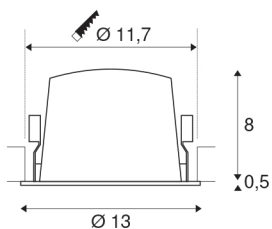

NUMINOS® DL L

Indoor LED recessed ceiling light white/chrome 4000K 20°

NUMINOS is the best possible coordinated light system from SLV that combines function, design and technology. With a variety of downlights and spotlights, you provide a thousand lighting design options. This also includes NUMINOS® DL L, which impresses as a recessed ceiling light with the best workmanship and lighting quality. Ideal for unobtrusive, modern and space-saving lighting that draws the focus to objects or the room. The recessed ceiling light has a power consumption of 25.41 watts, a luminous flux of 2350 lumens, a colour temperature of 4000 Kelvin and a high colour reproduction index of over 90. Installation is then done in no time at all. When to choose NUMINOS from SLV – modular diversity awaits you.

TECHNICAL DATA

Item no.:	1003975
Number of different light outlets	1
Secondary power / secondary voltage	700mA
Height	8.5 cm
Diameter	13 cm
Installation diameter	11.7 cm
Installation depth	9 cm
Net weight	0.42 kg
Gross weight	0.449 kg
IP Code	IP 20 / IP 44
Safety class	III
Impact resistance class	IK02
Impact resistance	0,2 Joule
Assembly	Recessed
Assembly details	Ceiling
Wattage	25.41 W
Lumen	2350 lm
Colour temperature	4000 Kelvin
Beam angle	20 °
Color	white
CRI	90
UGR ≤	19