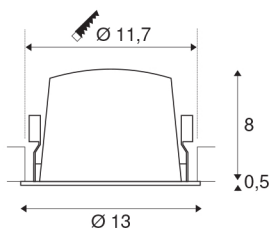

NUMINOS® DL L

Indoor LED recessed ceiling light white/black 4000K 40°

Design, technology and function in perfection: NUMINOS is the light system from SLV that combines everything. This way, you can experience a thousand lighting design possibilities with different downlights and spotlights. Also with the NUMINOS® DL L recessed ceiling light, which convinces with the best workmanship and lighting quality. Ideal for unobtrusive, modern and space-saving lighting that draws the focus to objects or the room. The recessed ceiling light convinces with a power consumption of 25.41 watts, luminous flux of 2350 lumens, colour temperature of 4000 Kelvin and a colour reproduction index of 90. Installation is then done in no time at all. When to choose NUMINOS from SLV – modular diversity awaits you.

TECHNICAL DATA

Item no.:	1003976
Number of different light outlets	1
Secondary power / secondary voltage	700mA
Height	8.5 cm
Diameter	13 cm
Installation diameter	11.7 cm
Installation depth	9 cm
Net weight	0.465 kg
Gross weight	0.525 kg
IP Code	IP 20 / IP 44
Safety class	III
Impact resistance class	IK02
Impact resistance	0,2 Joule
Assembly	Recessed
Assembly details	Ceiling
Wattage	25.41 W
Lumen	2350 lm
Colour temperature	4000 Kelvin
Beam angle	40 °
Color	white
CRI	90
UGR ≤	22