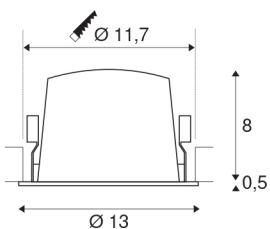

## TECHNICAL DATA

|                                     |               |
|-------------------------------------|---------------|
| Item no.:                           | 1003977       |
| Number of different light outlets   | 1             |
| Secondary power / secondary voltage | 700mA         |
| Height                              | 8.5 cm        |
| Diameter                            | 13 cm         |
| Installation diameter               | 11.7 cm       |
| Installation depth                  | 9 cm          |
| Net weight                          | 0.465 kg      |
| Gross weight                        | 0.52 kg       |
| IP Code                             | IP 20 / IP 44 |
| Safety class                        | III           |
| Impact resistance class             | IK02          |
| Impact resistance                   | 0,2 Joule     |
| Assembly                            | Recessed      |
| Assembly details                    | Ceiling       |
| Wattage                             | 25.41 W       |
| Lumen                               | 2450 lm       |
| Colour temperature                  | 4000 Kelvin   |
| Beam angle                          | 40 °          |
| Color                               | white         |
| CRI                                 | 90            |
| UGR ≤                               | 19            |