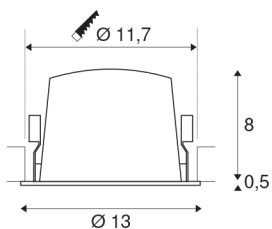

NUMINOS® DL L

Indoor LED recessed ceiling light white/chrome 4000K 40°

Design, technology and function in perfection: NUMINOS is the light system from SLV that combines everything. With different downlights and spotlights, you can experience a thousand lighting design possibilities. Like with the NUMINOS® DL L recessed ceiling light, which impresses with its high-quality workmanship and light. Ideal for unobtrusive, modern and space-saving lighting that draws the focus to objects or the room. The recessed ceiling light has a power consumption of 25.41 watts, a luminous flux of 2350 lumens, a colour temperature of 4000 Kelvin and a high colour reproduction index of over 90. This means that simple installation is a mere formality. When do you choose NUMINOS ® from SLV?

TECHNICAL DATA

Item no.:	1003978
Number of different light outlets	1
Secondary power / secondary voltage	700mA
Height	8.5 cm
Diameter	13 cm
Installation diameter	11.7 cm
Installation depth	9 cm
Net weight	0.465 kg
Gross weight	0.525 kg
IP Code	IP 20 / IP 44
Safety class	III
Impact resistance class	IK02
Impact resistance	0,2 Joule
Assembly	Recessed
Assembly details	Ceiling
Wattage	25.41 W
Lumen	2350 lm
Colour temperature	4000 Kelvin
Beam angle	40 °
Color	white
CRI	90
UGR ≤	19