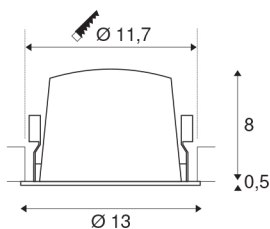

## NUMINOS® DL L

Indoor LED recessed ceiling light white/black 4000K 55°

Design, technology and function in perfection: NUMINOS is the light system from SLV that combines everything. The different downlights and spotlights make a thousand lighting design options possible. This also includes NUMINOS® DL L, which impresses as a recessed ceiling light with the best workmanship and lighting quality. In this way, you can create unobtrusive, modern and space-saving lighting that draws the focus to objects or the room. The recessed ceiling light can convince with a power consumption of 25.41 watts, luminous flux of 2350 lumens, colour temperature of 4000 Kelvin and a high colour reproduction index of over 90. Installation is then done in no time at all. When will you choose SLV's modular variety?

## TECHNICAL DATA

Item no.:	1003979
Number of different light outlets	1
Secondary power / secondary voltage	700mA
Height	8.5 cm
Diameter	13 cm
Installation diameter	11.7 cm
Installation depth	9 cm
Net weight	0.42 kg
Gross weight	0.449 kg
IP Code	IP 20 / IP 44
Safety class	III
Impact resistance class	IK02
Impact resistance	0,2 Joule
Assembly	Recessed
Assembly details	Ceiling
Wattage	25.41 W
Lumen	2350 lm
Colour temperature	4000 Kelvin
Beam angle	55 °
Color	white
CRI	90
UGR ≤	25