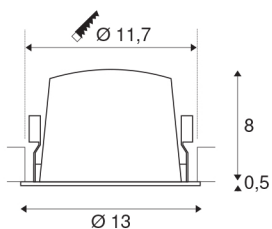

## NUMINOS® DL L

Indoor LED recessed ceiling light white/white 4000K 55°

The NUMINOS light system from SLV skilfully combines function, design and technology. With a variety of downlights and spotlights, you provide a thousand lighting design options. Also with the NUMINOS® DL L recessed ceiling light, which convinces with the best workmanship and lighting quality. Ideal for discreet, modern and space-saving lighting that draws the focus to objects or the room. The recessed ceiling light has a power consumption of 25.41 watts, a luminous flux of 2450 lumens, a colour temperature of 4000 Kelvin and a high colour reproduction index of over 90. Installation is then done in no time at all. When will you choose SLV's modular variety?

## TECHNICAL DATA

Item no.:	1003980
Number of different light outlets	1
Secondary power / secondary voltage	700mA
Height	8.5 cm
Diameter	13 cm
Installation diameter	11.7 cm
Installation depth	9 cm
Net weight	0.465 kg
Gross weight	0.525 kg
IP Code	IP 20 / IP 44
Safety class	III
Impact resistance class	IK02
Impact resistance	0,2 Joule
Assembly	Recessed
Assembly details	Ceiling
Wattage	25.41 W
Lumen	2450 lm
Colour temperature	4000 Kelvin
Beam angle	55 °
Color	white
CRI	90
UGR ≤	22