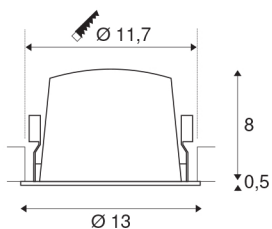

NUMINOS® DL L

Indoor LED recessed ceiling light white/chrome 4000K 55°

The NUMINOS light system from SLV skilfully combines function, design and technology. This way, you can experience a thousand lighting design possibilities with different downlights and spotlights. This also includes NUMINOS® DL L, which impresses as a recessed ceiling light with the best workmanship and lighting quality. Ideal for discreet, modern and space-saving lighting that draws the focus to objects or the room. The recessed ceiling light convinces with a power consumption of 25.41 watts, luminous flux of 2350 lumens, colour temperature of 4000 Kelvin and a colour reproduction index of 90. This means that easy installation is a mere formality. When do you choose NUMINOS® from SLV?

TECHNICAL DATA

Item no.:	1003981
Number of different light outlets	1
Secondary power / secondary voltage	700mA
Height	8.5 cm
Diameter	13 cm
Installation diameter	11.7 cm
Installation depth	9 cm
Net weight	0.465 kg
Gross weight	0.525 kg
IP Code	IP 20 / IP 44
Safety class	III
Impact resistance class	IK02
Impact resistance	0,2 Joule
Assembly	Recessed
Assembly details	Ceiling
Wattage	25.41 W
Lumen	2350 lm
Colour temperature	4000 Kelvin
Beam angle	55 °
Color	white
CRI	90
UGR ≤	19