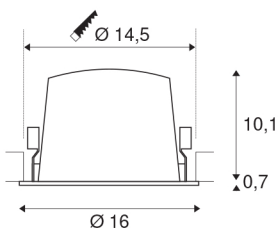

NUMINOS® DL XL

Indoor LED recessed ceiling light white/chrome 3000K 20°

The NUMINOS light system from SLV combines technology, design and functionality like no other. This way, you can experience a thousand lighting design possibilities with different downlights and spotlights. Like with the NUMINOS® DL XL recessed ceiling light, which impresses with its high-quality workmanship and light. Ideal for discreet, modern and space-saving lighting that directs the accent to objects or the room. The recessed ceiling light convinces with a power consumption of 37.4 watts, luminous flux of 3500 lumens, colour temperature of 3000 Kelvin and a colour reproduction index of 90. Installation is then done in no time at all. When do you choose NUMINOS ® from SLV?

TECHNICAL DATA

Item no.:	1004023
Number of different light outlets	1
Secondary power / secondary voltage	1050mA
Height	10.8 cm
Diameter	16 cm
Installation diameter	14.5 cm
Installation depth	11.5 cm
Net weight	0.66 kg
Gross weight	0.706 kg
IP Code	IP 20 / IP 44
Safety class	III
Impact resistance class	IK02
Impact resistance	0,2 Joule
Assembly	Recessed
Assembly details	Ceiling
Wattage	37.4 W
Lumen	3500 lm
Colour temperature	3000 Kelvin
Beam angle	20 °
Color	white
CRI	90
UGR ≤	19