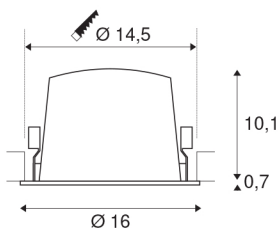

NUMINOS® DL XL

Indoor LED recessed ceiling light black/black 4000K 40°

The NUMINOS light system from SLV combines technology, design and functionality like no other. This way, you can experience a thousand lighting design possibilities with a variety of downlights and spotlights. This also includes NUMINOS® DL XL, which impresses as a recessed ceiling light with the best workmanship and lighting quality. In this way, you can create discreet, modern and space-saving lighting that draws the focus to objects or the room. The recessed ceiling light has a power consumption of 37.4 watts, a luminous flux of 3600 lumens, a colour temperature of 4000 Kelvin and a good colour reproduction index of over 90. Installation is then done in no time at all. When to choose NUMINOS from SLV – modular diversity awaits you.

TECHNICAL DATA

Item no.:	1004036
Number of different light outlets	1
Secondary power / secondary voltage	1050mA
Height	10.8 cm
Diameter	16 cm
Installation diameter	14.5 cm
Installation depth	11.5 cm
Net weight	0.715 kg
Gross weight	0.87 kg
IP Code	IP 20 / IP 44
Safety class	III
Impact resistance class	IK02
Impact resistance	0,2 Joule
Assembly	Recessed
Assembly details	Ceiling
Wattage	37.4 W
Lumen	3600 lm
Colour temperature	4000 Kelvin
Beam angle	40 °
Color	black
CRI	90
UGR ≤	22