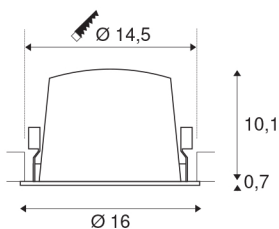

NUMINOS® DL XL

Indoor LED recessed ceiling light black/black 4000K 55°

The NUMINOS light system from SLV combines technology, design and functionality like no other. With different downlights and spotlights, you provide a thousand lighting design possibilities. This also includes NUMINOS® DL XL, which impresses as a recessed ceiling light with the best workmanship and lighting quality. Ideal for discreet, modern and space-saving lighting that directs the accent to objects or the room. The recessed ceiling light can convince with a power consumption of 37.4 watts, luminous flux of 3600 lumens, colour temperature of 4000 Kelvin and a high colour reproduction index of over 90. Installation is then done in no time at all. When do you choose NUMINOS® from SLV?

TECHNICAL DATA

Item no.:	1004039
Number of different light outlets	1
Secondary power / secondary voltage	1050mA
Height	10.8 cm
Diameter	16 cm
Installation diameter	14.5 cm
Installation depth	11.5 cm
Net weight	0.715 kg
Gross weight	0.87 kg
IP Code	IP 20 / IP 44
Safety class	III
Impact resistance class	IK02
Impact resistance	0,2 Joule
Assembly	Recessed
Assembly details	Ceiling
Wattage	37.4 W
Lumen	3600 lm
Colour temperature	4000 Kelvin
Beam angle	55 °
Color	black
CRI	90
UGR ≤	25