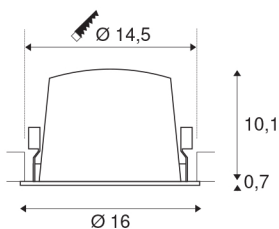

## NUMINOS® DL XL

Indoor LED recessed ceiling light white/black 4000K 40°

The NUMINOS light system from SLV perfectly combines function, design and technology. This way, you can experience a thousand lighting design possibilities with a variety of downlights and spotlights. This also includes NUMINOS® DL XL, which impresses as a recessed ceiling light with the best workmanship and lighting quality. Ideal for discreet, modern and space-saving lighting that draws the focus to objects or the room. The recessed ceiling light convinces with a power consumption of 37.4 watts, luminous flux of 3600 lumens, colour temperature of 4000 Kelvin and a colour reproduction index of 90. Installation is then done in no time at all. When to choose NUMINOS from SLV – modular diversity awaits you.

## TECHNICAL DATA

Item no.:	1004048
Number of different light outlets	1
Secondary power / secondary voltage	1050mA
Height	10.8 cm
Diameter	16 cm
Installation diameter	14.5 cm
Installation depth	11.5 cm
Net weight	0.715 kg
Gross weight	0.87 kg
IP Code	IP 20 / IP 44
Safety class	III
Impact resistance class	IK02
Impact resistance	0,2 Joule
Assembly	Recessed
Assembly details	Ceiling
Wattage	37.4 W
Lumen	3600 lm
Colour temperature	4000 Kelvin
Beam angle	40 °
Color	white
CRI	90
UGR ≤	22