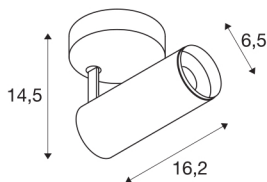

NUMINOS® SPOT PHASE S

Indoor LED recessed ceiling light white/black 2700K 36°

The NUMINOS light system from SLV combines technology, design and functionality like no other. With a variety of downlights and spotlights, you provide a thousand lighting design options. Like with the NUMINOS® SPOT PHASE S indoor ceiling-mounted light LED, which impresses with its high-quality workmanship and light. The spotlight is perfect for targeted accent lighting or even illumination of larger areas. The recessed ceiling light convinces with a power consumption of 10.42 watts, luminous flux of 985 lumens, colour temperature of 2700 Kelvin and a colour reproduction index of 90. Installation is then done in no time at all. When to choose NUMINOS from SLV – modular diversity awaits you.

TECHNICAL DATA

Item no.:	1004103
Primary nominal voltage	220-240V ~50/60Hz mA/V
Secondary power / secondary voltage	250mA
Length	16.2 cm
Height	14.5 cm
Diameter	6.5 cm
Net weight	0.58 kg
Gross weight	0.87 kg
Safety class	I
Assembly	Surface
Assembly details	Ceiling, Wall
Dimmable	Yes
Dimming technology	trailing edge
Wattage	10.42 W
Lumen	985 lm
Colour temperature	2700 Kelvin
Beam angle	36 °
Color	white
CRI	90
UGR ≤	16
LXXBXX data	L80B50
BIG WHITE Page	72