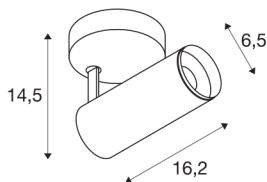

NUMINOS® SPOT PHASE S

Indoor LED recessed ceiling light white/black 3000K 24°

NUMINOS is the best possible coordinated light system from SLV that combines function, design and technology. With a variety of downlights and spotlights, you provide a thousand lighting design options. Also with the NUMINOS® SPOT PHASE S indoor ceiling-mounted light LED, which convinces with the best workmanship and lighting quality. The spotlight is ideal for targeted accent lighting or even illumination of larger areas. The recessed ceiling light convinces with a power consumption of 10.42 watts, luminous flux of 1020 lumens, colour temperature of 3000 Kelvin and a colour reproduction index of 90. Installation is then done in no time at all. When to choose NUMINOS from SLV – modular diversity awaits you.

TECHNICAL DATA

Item no.:	1004110
Primary nominal voltage	220-240V ~50/60Hz mA/V
Secondary power / secondary voltage	250mA
Length	16.2 cm
Height	14.5 cm
Diameter	6.5 cm
Net weight	0.5 kg
Gross weight	0.8 kg
Safety class	I
Assembly	Surface
Assembly details	Ceiling, Wall
Dimmable	Yes
Dimming technology	trailing edge
Wattage	10.42 W
Lumen	1020 lm
Colour temperature	3000 Kelvin
Beam angle	24 °
Color	white
CRI	90
UGR ≤	13
LXXBXX data	L80B50
BIG WHITE Page	72