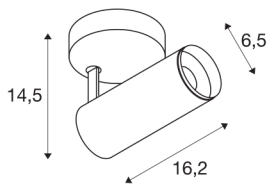

## NUMINOS® SPOT PHASE S

Indoor LED recessed ceiling light white/black 3000K 60°

NUMINOS is the perfectly coordinated light system from SLV that combines function, design and technology. This way, you can experience a thousand lighting design possibilities with different downlights and spotlights. Like with the NUMINOS® SPOT PHASE S indoor ceiling-mounted light LED, which impresses with its high-quality workmanship and light. The spotlight is ideal for targeted accent lighting or for illuminating larger areas. The recessed ceiling light convinces with a power consumption of 10.42 watts, luminous flux of 1020 lumens, colour temperature of 3000 Kelvin and a colour reproduction index of 90. Installation is then done in no time at all. When do you choose NUMINOS ® from SLV?

## TECHNICAL DATA

Item no.:	1004112
Primary nominal voltage	220-240V ~50/60Hz mA/V
Secondary power / secondary voltage	250mA
Length	16.2 cm
Height	14.5 cm
Diameter	6.5 cm
Net weight	0.58 kg
Gross weight	0.87 kg
Safety class	I
Assembly	Surface
Assembly details	Ceiling, Wall
Dimmable	Yes
Dimming technology	trailing edge
Wattage	10.42 W
Lumen	1020 lm
Colour temperature	3000 Kelvin
Beam angle	60 °
Color	white
CRI	90
UGR ≤	19
LXXBXX data	L80B50
BIG WHITE Page	72