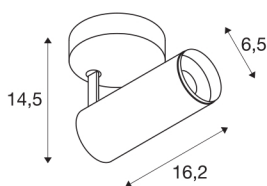

NUMINOS® SPOT PHASE S

Indoor LED recessed ceiling light black/black 4000K 24°

The NUMINOS light system from SLV combines technology, design and functionality like no other. With various downlights and spotlights, you can experience a thousand lighting design possibilities. Also with the NUMINOS® SPOT PHASE S indoor ceiling-mounted light LED, which convinces with the best workmanship and lighting quality. In this way, you can create high-quality illumination of larger areas or use the spotlight for selective lighting. The recessed ceiling light convinces with a power consumption of 10.42 watts, luminous flux of 1100 lumens, colour temperature of 4000 Kelvin and a colour reproduction index of 90. Installation is then done in no time at all. When will you choose SLV's modular variety?

TECHNICAL DATA

Item no.:	1004114
Primary nominal voltage	220-240V ~50/60Hz mA/V
Secondary power / secondary voltage	250mA
Length	16.2 cm
Height	14.5 cm
Diameter	6.5 cm
Net weight	0.58 kg
Gross weight	0.87 kg
Safety class	I
Assembly	Surface
Assembly details	Ceiling, Wall
Dimmable	Yes
Dimming technology	trailing edge
Wattage	10.42 W
Lumen	1100 lm
Colour temperature	4000 Kelvin
Beam angle	24 °
Color	black
CRI	90
UGR ≤	16
LXXBXX data	L80B50
BIG WHITE Page	72