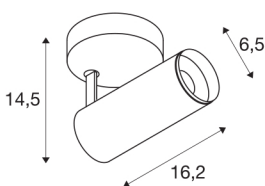

## NUMINOS® SPOT PHASE S

Indoor LED recessed ceiling light black/black 4000K 36°

The NUMINOS light system from SLV combines technology, design and functionality like no other. With a variety of downlights and spotlights, you can experience a thousand lighting design possibilities. Also with the NUMINOS® SPOT PHASE S indoor ceiling-mounted light LED, which convinces with the best workmanship and lighting quality. In this way, you can create high-quality illumination of larger areas or use the spotlight for selective lighting. The recessed ceiling light convinces with a power consumption of 10.42 watts, luminous flux of 1100 lumens, colour temperature of 4000 Kelvin and a colour reproduction index of 90. Installation is then done in no time at all. When will you choose SLV's modular variety?

### TECHNICAL DATA

Item no.:	1004115
Primary nominal voltage	220-240V ~50/60Hz mA/V
Secondary power / secondary voltage	250mA
Length	16.2 cm
Height	14.5 cm
Diameter	6.5 cm
Net weight	0.58 kg
Gross weight	0.87 kg
Safety class	I
Assembly	Surface
Assembly details	Ceiling, Wall
Dimmable	Yes
Dimming technology	trailing edge
Wattage	10.42 W
Lumen	1100 lm
Colour temperature	4000 Kelvin
Beam angle	36 °
Color	black
CRI	90
UGR ≤	16
LXXBXX data	L80B50
BIG WHITE Page	72