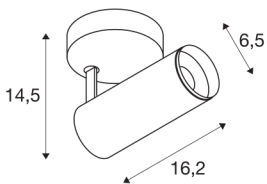

NUMINOS® SPOT PHASE S

Indoor LED recessed ceiling light black/black 4000K 60°

The NUMINOS light system from SLV combines technology, design and functionality like no other. This way, you can experience a thousand lighting design possibilities with different downlights and spotlights. Also with the NUMINOS® SPOT PHASE S indoor ceiling-mounted light LED, which convinces with the best workmanship and lighting quality. With the spotlight, you can opt for spot lighting or high-quality illumination of larger areas. The recessed ceiling light convinces with a power consumption of 10.42 watts, luminous flux of 1100 lumens, colour temperature of 4000 Kelvin and a colour reproduction index of 90. Installation is then done in no time at all. When do you choose NUMINOS® from SLV?

TECHNICAL DATA

Item no.:	1004116
Primary nominal voltage	220-240V ~50/60Hz mA/V
Secondary power / secondary voltage	250mA
Length	16.2 cm
Height	14.5 cm
Diameter	6.5 cm
Net weight	0.58 kg
Gross weight	0.87 kg
Safety class	I
Assembly	Surface
Assembly details	Ceiling, Wall
Dimmable	Yes
Dimming technology	trailing edge
Wattage	10.42 W
Lumen	1100 lm
Colour temperature	4000 Kelvin
Beam angle	60 °
Color	black
CRI	90
UGR ≤	19
LXXBXX data	L80B50
BIG WHITE Page	72