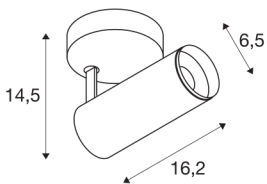

NUMINOS® SPOT PHASE S

Indoor LED recessed ceiling light white/black 4000K 60°

NUMINOS is the best possible coordinated light system from SLV that combines function, design and technology. With different downlights and spotlights, you can experience a thousand lighting design possibilities. Like with the NUMINOS® SPOT PHASE S indoor ceiling-mounted light LED, which impresses with its high-quality workmanship and light. In this way, you can create high-quality illumination of larger areas or use the spotlight for selective lighting. The recessed ceiling light convinces with a power consumption of 10.42 watts, luminous flux of 1100 lumens, colour temperature of 4000 Kelvin and a colour reproduction index of 90. Installation is then done in no time at all. When do you choose NUMINOS ® from SLV?

TECHNICAL DATA

Item no.:	1004120
Primary nominal voltage	220-240V ~50/60Hz mA/V
Secondary power / secondary voltage	250mA
Length	16.2 cm
Height	14.5 cm
Diameter	6.5 cm
Net weight	0.58 kg
Gross weight	0.87 kg
Safety class	I
Assembly	Surface
Assembly details	Ceiling, Wall
Dimmable	Yes
Dimming technology	trailing edge
Wattage	10.42 W
Lumen	1100 lm
Colour temperature	4000 Kelvin
Beam angle	60 °
Color	white
CRI	90
UGR ≤	19
LXXBXX data	L80B50
BIG WHITE Page	72