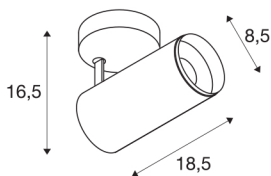

## NUMINOS® SPOT PHASE M

Indoor LED recessed ceiling light black/black 4000K 24°

Design, technology and function in perfection: NUMINOS is the light system from SLV that combines everything. This way, you can experience a thousand lighting design possibilities with different downlights and spotlights. Like with the NUMINOS® SPOT PHASE M indoor ceiling-mounted light LED, which impresses with its high-quality workmanship and light. The spotlight is ideal for targeted accent lighting or even illumination of larger areas. The recessed ceiling light convinces with a power consumption of 20.1 watts, luminous flux of 2125 lumens, colour temperature of 4000 Kelvin and a colour reproduction index of 90. This means that easy installation is a mere formality. When to choose NUMINOS from SLV – modular diversity awaits you.

### TECHNICAL DATA

Item no.:	1004210
Primary nominal voltage	220-240V ~50/60Hz mA/V
Secondary power / secondary voltage	500mA
Length	18.5 cm
Height	16.5 cm
Diameter	8.5 cm
Net weight	0.73 kg
Gross weight	0.781 kg
Safety class	I
Assembly	Surface
Assembly details	Ceiling
Dimmable	Yes
Dimming technology	trailing edge
Wattage	20.1 W
Lumen	2125 lm
Colour temperature	4000 Kelvin
Beam angle	24 °
Color	black
CRI	90
UGR ≤	19
LXXBXX data	L80B50
BIG WHITE Page	74