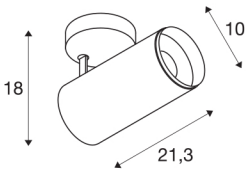

NUMINOS® SPOT PHASE L

Indoor LED recessed ceiling light black/black 2700K 24°

The NUMINOS light system from SLV skilfully combines function, design and technology. With various downlights and spotlights, you provide a thousand lighting design options. Also with the NUMINOS® SPOT PHASE L indoor ceiling-mounted light LED, which convinces with the best workmanship and lighting quality. In this way, you can create high-quality illumination of larger areas or use the spotlight for selective lighting. The recessed ceiling light convinces with a power consumption of 28 watts, luminous flux of 2440 lumens, colour temperature of 2700 Kelvin and a colour reproduction index of 90. Installation is then done in no time at all. When do you choose NUMINOS® from SLV?

TECHNICAL DATA

Item no.:	1004290
Primary nominal voltage	220-240V ~50/60Hz mA/V
Secondary power / secondary voltage	700mA
Length	21.3 cm
Height	18 cm
Diameter	10 cm
Net weight	1.08 kg
Gross weight	1.425 kg
Safety class	I
Assembly	Surface
Assembly details	Ceiling
Dimmable	Yes
Dimming technology	trailing edge
Wattage	28 W
Lumen	2440 lm
Colour temperature	2700 Kelvin
Beam angle	24 °
Color	black
CRI	90
UGR ≤	19
LXXBXX data	L80B50
BIG WHITE Page	76