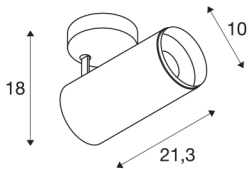

NUMINOS® SPOT PHASE L

Indoor LED recessed ceiling light black/black 2700K 36°

The NUMINOS light system from SLV combines technology, design and functionality like no other. This way, you can experience a thousand lighting design possibilities with different downlights and spotlights. Also with the NUMINOS® SPOT PHASE L indoor ceiling-mounted light LED, which convinces with the best workmanship and lighting quality. In this way, you can create high-quality illumination of larger areas or use the spotlight for selective lighting. The recessed ceiling light convinces with a power consumption of 28 watts, luminous flux of 2400 lumens, colour temperature of 2700 Kelvin and a colour reproduction index of 90. Installation is then done in no time at all. When do you choose NUMINOS ® from SLV?

TECHNICAL DATA

Item no.:	1004291
Primary nominal voltage	220-240V ~50/60Hz mA/V
Secondary power / secondary voltage	700mA
Length	21.3 cm
Height	18 cm
Diameter	10 cm
Net weight	1.08 kg
Gross weight	1.425 kg
Safety class	I
Assembly	Surface
Assembly details	Ceiling
Dimmable	Yes
Dimming technology	trailing edge
Wattage	28 W
Lumen	2400 lm
Colour temperature	2700 Kelvin
Beam angle	36 °
Color	black
CRI	90
UGR ≤	19
LXXBXX data	L80B50
BIG WHITE Page	76