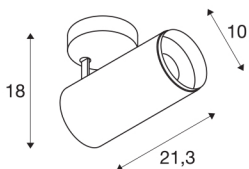

NUMINOS® SPOT PHASE L

Indoor LED recessed ceiling light black/black 2700K 60°

Design, technology and function in perfection: NUMINOS is the light system from SLV that combines everything. This way, you can experience a thousand lighting design possibilities with different downlights and spotlights. Also with the NUMINOS® SPOT PHASE L indoor ceiling-mounted light LED, which convinces with the best workmanship and lighting quality. With the spotlight, you can opt for spot lighting or high-quality illumination of larger areas. The recessed ceiling light convinces with a power consumption of 28 watts, luminous flux of 2475 lumens, colour temperature of 2700 Kelvin and a colour reproduction index of 90. This means that easy installation is a mere formality. When to choose NUMINOS from SLV – modular diversity awaits you.

TECHNICAL DATA

Item no.:	1004292
Primary nominal voltage	220-240V ~50/60Hz mA/V
Secondary power / secondary voltage	700mA
Length	21.3 cm
Height	18 cm
Diameter	10 cm
Net weight	1.08 kg
Gross weight	1.425 kg
Safety class	I
Assembly	Surface
Assembly details	Ceiling
Dimmable	Yes
Dimming technology	trailing edge
Wattage	28 W
Lumen	2475 lm
Colour temperature	2700 Kelvin
Beam angle	60 °
Color	black
CRI	90
UGR ≤	22
LXXBXX data	L80B50
BIG WHITE Page	76