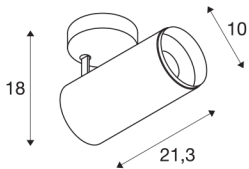

## NUMINOS® SPOT PHASE L

Indoor LED recessed ceiling light white/black 2700K 24°

NUMINOS is the perfectly coordinated light system from SLV that combines function, design and technology. With different downlights and spotlights, you provide a thousand lighting design possibilities. Also with the NUMINOS® SPOT PHASE L indoor ceiling-mounted light LED, which convinces with the best workmanship and lighting quality. The spotlight is ideal for targeted accent lighting or for illuminating larger areas. The recessed ceiling light convinces with a power consumption of 28 watts, luminous flux of 2440 lumens, colour temperature of 2700 Kelvin and a colour reproduction index of 90. Installation is then done in no time at all. When to choose NUMINOS from SLV – modular diversity awaits you.

## TECHNICAL DATA

Item no.:	1004294
Primary nominal voltage	220-240V ~50/60Hz mA/V
Secondary power / secondary voltage	700mA
Length	21.3 cm
Height	18 cm
Diameter	10 cm
Net weight	1 kg
Gross weight	1.07 kg
Safety class	I
Assembly	Surface
Assembly details	Ceiling
Dimmable	Yes
Dimming technology	trailing edge
Wattage	28 W
Lumen	2440 lm
Colour temperature	2700 Kelvin
Beam angle	24 °
Color	white
CRI	90
UGR ≤	19
LXXBXX data	L80B50
BIG WHITE Page	76