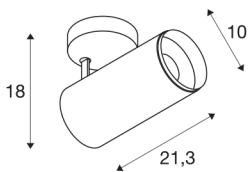

NUMINOS® SPOT PHASE L

Indoor LED recessed ceiling light white/black 3000K 24°

The NUMINOS light system from SLV perfectly combines function, design and technology. With different downlights and spotlights, you provide a thousand lighting design possibilities. Like with the NUMINOS® SPOT PHASE L indoor ceiling-mounted light LED, which impresses with its high-quality workmanship and light. In this way, you can create high-quality illumination of larger areas or use the spotlight for selective lighting. The recessed ceiling light convinces with a power consumption of 28 watts, luminous flux of 2430 lumens, colour temperature of 3000 Kelvin and a colour reproduction index of 90. Installation is then done in no time at all. When do you choose NUMINOS® from SLV?

TECHNICAL DATA

Item no.:	1004302
Primary nominal voltage	220-240V ~50/60Hz mA/V
Secondary power / secondary voltage	700mA
Length	21.3 cm
Height	18 cm
Diameter	10 cm
Net weight	1.07 kg
Gross weight	1.4 kg
Safety class	I
Assembly	Surface
Assembly details	Ceiling
Dimmable	Yes
Dimming technology	trailing edge
Wattage	28 W
Lumen	2430 lm
Colour temperature	3000 Kelvin
Beam angle	24 °
Color	white
CRI	90
UGR ≤	13
LXXBXX data	L80B50
BIG WHITE Page	76