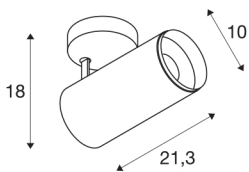

NUMINOS® SPOT PHASE L

Indoor LED recessed ceiling light white/black 3000K 36°

The NUMINOS light system from SLV perfectly combines function, design and technology. With a variety of downlights and spotlights, you provide a thousand lighting design options. Like with the NUMINOS® SPOT PHASE L indoor ceiling-mounted light LED, which impresses with its high-quality workmanship and light. In this way, you can create high-quality illumination of larger areas or use the spotlight for selective lighting. The recessed ceiling light convinces with a power consumption of 28 watts, luminous flux of 2340 lumens, colour temperature of 3000 Kelvin and a colour reproduction index of 90. Installation is then done in no time at all. When to choose NUMINOS from SLV – modular diversity awaits you.

TECHNICAL DATA

Item no.:	1004303
Primary nominal voltage	220-240V ~50/60Hz mA/V
Secondary power / secondary voltage	700mA
Length	21.3 cm
Height	18 cm
Diameter	10 cm
Net weight	1.08 kg
Gross weight	1.425 kg
Safety class	I
Assembly	Surface
Assembly details	Ceiling
Dimmable	Yes
Dimming technology	trailing edge
Wattage	28 W
Lumen	2340 lm
Colour temperature	3000 Kelvin
Beam angle	36 °
Color	white
CRI	90
UGR ≤	13
LXXBXX data	L80B50
BIG WHITE Page	76