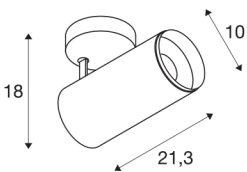

NUMINOS® SPOT PHASE L

Indoor LED recessed ceiling light black/black 4000K 24°

NUMINOS is the best possible coordinated light system from SLV that combines function, design and technology. This way, you can experience a thousand lighting design possibilities with different downlights and spotlights. Like with the NUMINOS® SPOT PHASE L indoor ceiling-mounted light LED, which impresses with its high-quality workmanship and light. With the spotlight, you can opt for spot lighting or high-quality illumination of larger areas. The recessed ceiling light convinces with a power consumption of 28 watts, luminous flux of 2675 lumens, colour temperature of 4000 Kelvin and a colour reproduction index of 90. Installation is then done in no time at all. When do you choose NUMINOS ® from SLV?

TECHNICAL DATA

Item no.:	1004306
Primary nominal voltage	220-240V ~50/60Hz mA/V
Secondary power / secondary voltage	700mA
Length	21.3 cm
Height	18 cm
Diameter	10 cm
Net weight	1 kg
Gross weight	1.07 kg
Safety class	I
Assembly	Surface
Assembly details	Ceiling
Dimmable	Yes
Dimming technology	trailing edge
Wattage	28 W
Lumen	2675 lm
Colour temperature	4000 Kelvin
Beam angle	24 °
Color	black
CRI	90
UGR ≤	19
LXXBXX data	L80B50
BIG WHITE Page	76