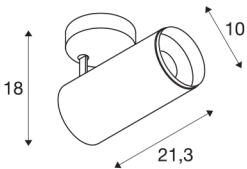

NUMINOS® SPOT PHASE L

Indoor LED recessed ceiling light black/black 4000K 36°

Design, technology and function in perfection: NUMINOS is the light system from SLV that combines everything. The diverse downlights and spotlights make a thousand lighting design options possible. Like with the NUMINOS® SPOT PHASE L indoor ceiling-mounted light LED, which impresses with its high-quality workmanship and light. With the spotlight, you can opt for spot lighting or high-quality illumination of larger areas. The recessed ceiling light convinces with a power consumption of 28 watts, luminous flux of 2620 lumens, colour temperature of 4000 Kelvin and a colour reproduction index of 90. Installation is then done in no time at all. When to choose NUMINOS from SLV – modular diversity awaits you.

TECHNICAL DATA

Item no.:	1004307
Primary nominal voltage	220-240V ~50/60Hz mA/V
Secondary power / secondary voltage	700mA
Length	21.3 cm
Height	18 cm
Diameter	10 cm
Net weight	1.08 kg
Gross weight	1.425 kg
Safety class	I
Assembly	Surface
Assembly details	Ceiling
Dimmable	Yes
Dimming technology	trailing edge
Wattage	28 W
Lumen	2620 lm
Colour temperature	4000 Kelvin
Beam angle	36 °
Color	black
CRI	90
UGR ≤	19
LXXBXX data	L80B50
BIG WHITE Page	76