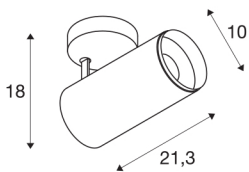

NUMINOS® SPOT PHASE L

Indoor LED recessed ceiling light black/black 4000K 60°

The NUMINOS light system from SLV combines technology, design and functionality like no other. With a variety of downlights and spotlights, you can experience a thousand lighting design possibilities. Like with the NUMINOS® SPOT PHASE L indoor ceiling-mounted light LED, which impresses with its high-quality workmanship and light. In this way, you can create high-quality illumination of larger areas or use the spotlight for selective lighting. The recessed ceiling light convinces with a power consumption of 28 watts, luminous flux of 2715 lumens, colour temperature of 4000 Kelvin and a colour reproduction index of 90. Installation is then done in no time at all. When will you choose SLV's modular variety?

TECHNICAL DATA

Item no.:	1004308
Primary nominal voltage	220-240V ~50/60Hz mA/V
Secondary power / secondary voltage	700mA
Length	21.3 cm
Height	18 cm
Diameter	10 cm
Net weight	1.08 kg
Gross weight	1.425 kg
Safety class	I
Assembly	Surface
Assembly details	Ceiling
Dimmable	Yes
Dimming technology	trailing edge
Wattage	28 W
Lumen	2715 lm
Colour temperature	4000 Kelvin
Beam angle	60 °
Color	black
CRI	90
UGR ≤	22
LXXBXX data	L80B50
BIG WHITE Page	76