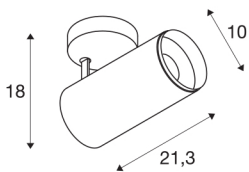

NUMINOS® SPOT PHASE L

Indoor LED recessed ceiling light white/black 4000K 36°

The NUMINOS light system from SLV combines technology, design and functionality like no other. This way, you can experience a thousand lighting design possibilities with different downlights and spotlights. Also with the NUMINOS® SPOT PHASE L indoor ceiling-mounted light LED, which convinces with the best workmanship and lighting quality. The spotlight is ideal for targeted accent lighting or even illumination of larger areas. The recessed ceiling light convinces with a power consumption of 28 watts, luminous flux of 2620 lumens, colour temperature of 4000 Kelvin and a colour reproduction index of 90. This means that easy installation is a mere formality. When do you choose NUMINOS® from SLV?

TECHNICAL DATA

Item no.:	1004311
Primary nominal voltage	220-240V ~50/60Hz mA/V
Secondary power / secondary voltage	700mA
Length	21.3 cm
Height	18 cm
Diameter	10 cm
Net weight	1.08 kg
Gross weight	1.425 kg
Safety class	I
Assembly	Surface
Assembly details	Ceiling
Dimmable	Yes
Dimming technology	trailing edge
Wattage	28 W
Lumen	2620 lm
Colour temperature	4000 Kelvin
Beam angle	36 °
Color	white
CRI	90
UGR ≤	19
LXXBXX data	L80B50
BIG WHITE Page	76