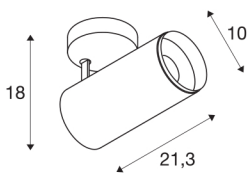

NUMINOS® SPOT PHASE L

Indoor LED recessed ceiling light white/black 4000K 60°

The NUMINOS light system from SLV combines technology, design and functionality like no other. With various downlights and spotlights, you provide a thousand lighting design options. Also with the NUMINOS® SPOT PHASE L indoor ceiling-mounted light LED, which convinces with the best workmanship and lighting quality. The spotlight is ideal for targeted accent lighting or even illumination of larger areas. The recessed ceiling light convinces with a power consumption of 28 watts, luminous flux of 2715 lumens, colour temperature of 4000 Kelvin and a colour reproduction index of 90. Installation is then done in no time at all. When will you choose SLV's modular variety?

TECHNICAL DATA

Item no.:	1004312
Primary nominal voltage	220-240V ~50/60Hz mA/V
Secondary power / secondary voltage	700mA
Length	21.3 cm
Height	18 cm
Diameter	10 cm
Net weight	1.08 kg
Gross weight	1.425 kg
Safety class	I
Assembly	Surface
Assembly details	Ceiling
Dimmable	Yes
Dimming technology	trailing edge
Wattage	28 W
Lumen	2715 lm
Colour temperature	4000 Kelvin
Beam angle	60 °
Color	white
CRI	90
UGR ≤	22
LXXBXX data	L80B50
BIG WHITE Page	76