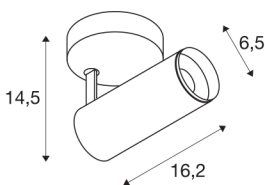

## NUMINOS® SPOT DALI S

Indoor LED recessed ceiling light black/black 2700K 24°

Design, technology and function in perfection: NUMINOS is the light system from SLV that combines everything. With different downlights and spotlights, you provide a thousand lighting design possibilities. Also with the NUMINOS® SPOT DALI S indoor ceiling-mounted light LED, which convinces with the best workmanship and lighting quality. The spotlight is ideal for targeted accent lighting or for illuminating larger areas. The recessed ceiling light convinces with a power consumption of 10.42 watts, luminous flux of 985 lumens, colour temperature of 2700 Kelvin and a colour reproduction index of 90. This means that easy installation is a mere formality. When will you choose SLV's modular variety?

## TECHNICAL DATA

Item no.:	1004386
Primary nominal voltage	220-240V ~50/60Hz mA/V
Secondary power / secondary voltage	250mA
Length	16.2 cm
Height	14.5 cm
Diameter	6.5 cm
Net weight	0.66 kg
Gross weight	0.95 kg
Safety class	I
Assembly	Surface
Assembly details	Ceiling, Wall
Dimmable	Yes
Dimming technology	DALI
Wattage	10.42 W
Lumen	985 lm
Colour temperature	2700 Kelvin
Beam angle	24 °
Color	black
CRI	90
UGR ≤	16
LXXBXX data	L80B50
BIG WHITE Page	72