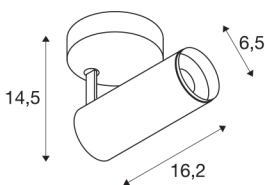

NUMINOS® SPOT DALI S

Indoor LED recessed ceiling light black/black 3000K 24°

NUMINOS is the optimally coordinated light system from SLV that combines function, design and technology. With a variety of downlights and spotlights, you can experience a thousand lighting design possibilities. Also with the NUMINOS® SPOT DALI S indoor ceiling-mounted light LED, which convinces with the best workmanship and lighting quality. The spotlight is ideal for targeted accent lighting or even illumination of larger areas. The recessed ceiling light convinces with a power consumption of 10.42 watts, luminous flux of 1020 lumens, colour temperature of 3000 Kelvin and a colour reproduction index of 90. This means that easy installation is a mere formality. When do you choose NUMINOS ® from SLV?

TECHNICAL DATA

Item no.:	1004394
Primary nominal voltage	220-240V ~50/60Hz mA/V
Secondary power / secondary voltage	250mA
Length	16.2 cm
Height	14.5 cm
Diameter	6.5 cm
Net weight	0.66 kg
Gross weight	0.95 kg
Safety class	I
Assembly	Surface
Assembly details	Ceiling, Wall
Dimmable	Yes
Dimming technology	DALI
Wattage	10.42 W
Lumen	1020 lm
Colour temperature	3000 Kelvin
Beam angle	24 °
Color	black
CRI	90
UGR ≤	13
LXXBXX data	L80B50
BIG WHITE Page	72