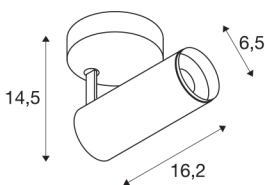

## NUMINOS® SPOT DALI S

Indoor LED recessed ceiling light black/black 3000K 60°

Design, technology and function in perfection: NUMINOS is the light system from SLV that combines everything. With various downlights and spotlights, you provide a thousand lighting design options. Like with the NUMINOS® SPOT DALI S indoor ceiling-mounted light LED, which impresses with its high-quality workmanship and light. The spotlight is perfect for targeted accent lighting or even illumination of larger areas. The recessed ceiling light convinces with a power consumption of 10.42 watts, luminous flux of 1020 lumens, colour temperature of 3000 Kelvin and a colour reproduction index of 90. Installation is then done in no time at all. When to choose NUMINOS from SLV – modular diversity awaits you.

## TECHNICAL DATA

Item no.:	1004396
Primary nominal voltage	220-240V ~50/60Hz mA/V
Secondary power / secondary voltage	250mA
Length	16.2 cm
Height	14.5 cm
Diameter	6.5 cm
Net weight	0.66 kg
Gross weight	0.95 kg
Safety class	I
Assembly	Surface
Assembly details	Ceiling, Wall
Dimmable	Yes
Dimming technology	DALI
Wattage	10.42 W
Lumen	1020 lm
Colour temperature	3000 Kelvin
Beam angle	60 °
Color	black
CRI	90
UGR ≤	19
LXXBXX data	L80B50
BIG WHITE Page	72