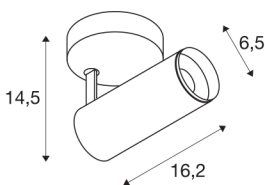

NUMINOS® SPOT DALI S

Indoor LED recessed ceiling light white/black 3000K 60°

Design, technology and function in perfection: NUMINOS is the light system from SLV that combines everything. The diverse downlights and spotlights make a thousand lighting design options possible. Also with the NUMINOS® SPOT DALI S indoor ceiling-mounted light LED, which convinces with the best workmanship and lighting quality. With the spotlight, you can opt for spot lighting or high-quality illumination of larger areas. The recessed ceiling light convinces with a power consumption of 10.42 watts, luminous flux of 1020 lumens, colour temperature of 3000 Kelvin and a colour reproduction index of 90. This means that easy installation is a mere formality. When do you choose NUMINOS ® from SLV?

TECHNICAL DATA

Item no.:	1004400
Primary nominal voltage	220-240V ~50/60Hz mA/V
Secondary power / secondary voltage	250mA
Length	16.2 cm
Height	14.5 cm
Diameter	6.5 cm
Net weight	0.66 kg
Gross weight	0.95 kg
Safety class	I
Assembly	Surface
Assembly details	Ceiling, Wall
Dimmable	Yes
Dimming technology	DALI
Wattage	10.42 W
Lumen	1020 lm
Colour temperature	3000 Kelvin
Beam angle	60 °
Color	white
CRI	90
UGR ≤	19
LXXBXX data	L80B50
BIG WHITE Page	72