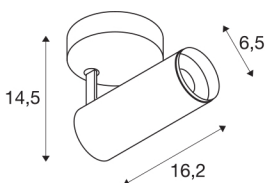

NUMINOS® SPOT DALI S

Indoor LED recessed ceiling light black/black 4000K 60°

Design, technology and function in perfection: NUMINOS is the light system from SLV that combines everything. With various downlights and spotlights, you can experience a thousand lighting design possibilities. Also with the NUMINOS® SPOT DALI S indoor ceiling-mounted light LED, which convinces with the best workmanship and lighting quality. The spotlight is ideal for targeted accent lighting or for illuminating larger areas. The recessed ceiling light convinces with a power consumption of 10.42 watts, luminous flux of 1100 lumens, colour temperature of 4000 Kelvin and a colour reproduction index of 90. Installation is then done in no time at all. When do you choose NUMINOS® from SLV?

TECHNICAL DATA

Item no.:	1004404
Primary nominal voltage	220-240V ~50/60Hz mA/V
Secondary power / secondary voltage	250mA
Length	16.2 cm
Height	14.5 cm
Diameter	6.5 cm
Net weight	0.58 kg
Gross weight	0.621 kg
Safety class	I
Assembly	Surface
Assembly details	Ceiling, Wall
Dimmable	Yes
Dimming technology	DALI
Wattage	10.42 W
Lumen	1100 lm
Colour temperature	4000 Kelvin
Beam angle	60 °
Color	black
CRI	90
UGR ≤	19
LXXBXX data	L80B50
BIG WHITE Page	72